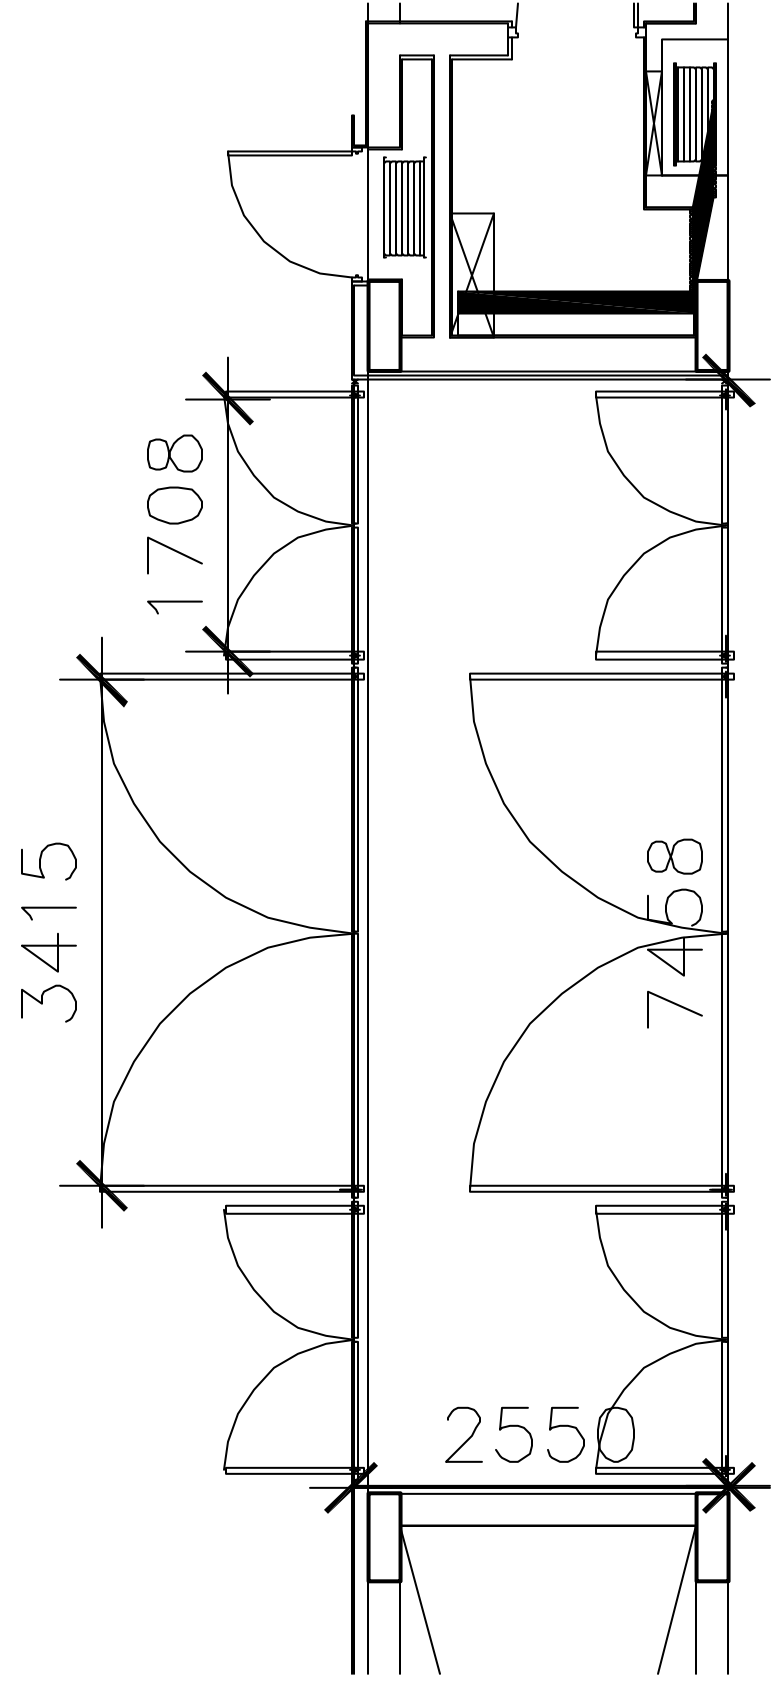

FOYER

HALL 1A

DOOR = 3000 HIGH
CEILING = 3100 HIGH